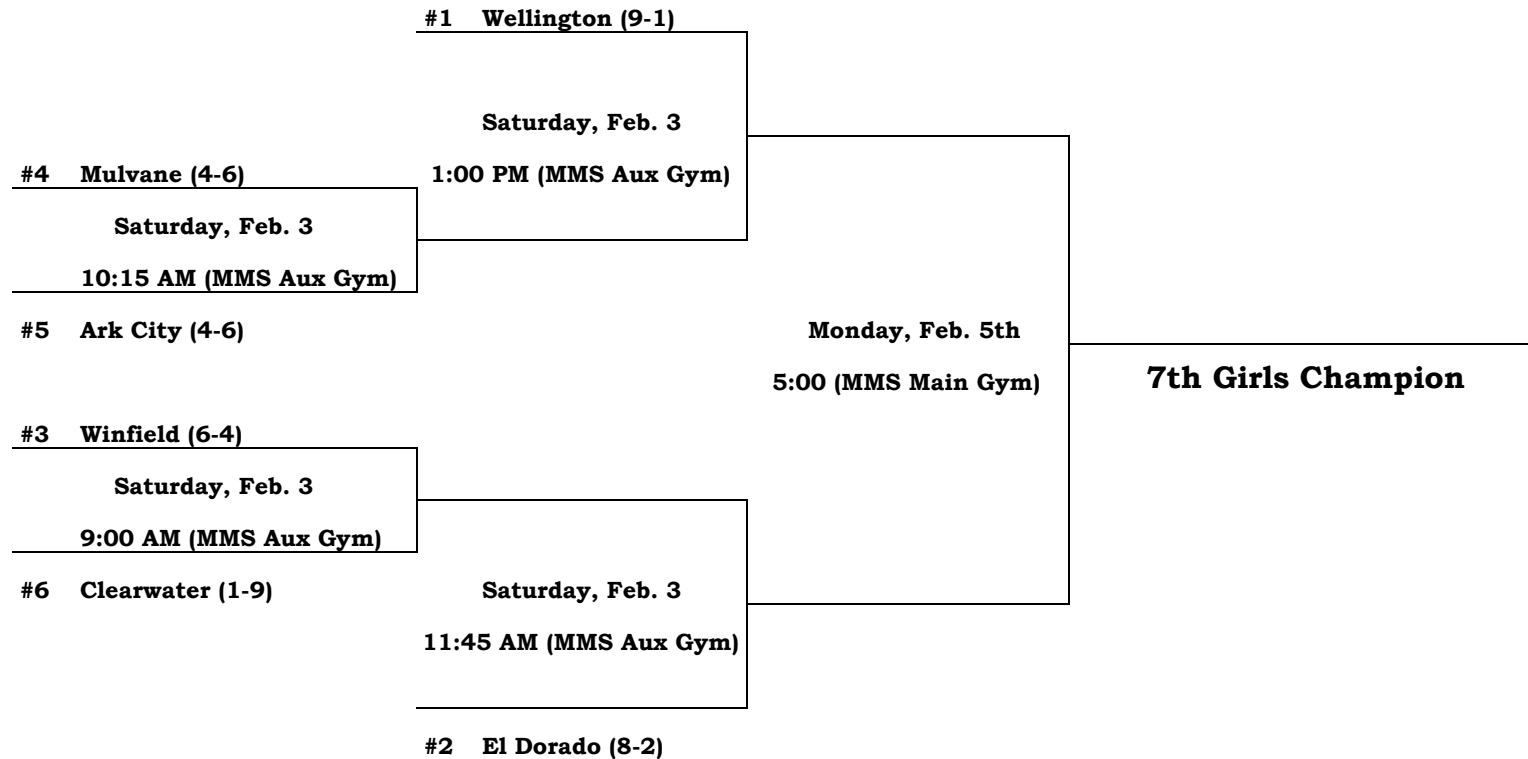

Pioneer League -- Division 4

2018 Girls Basketball Tournament

Mulvane Middle School -- Saturday, February 3; Monday, February 5

Higher seeded team will wear home jerseys (white); Games will begin 15 minutes after preceding game

7th Grade Girls Bracket

Saturday: MMS Auxiliary Gym, Mon: MMS Main Gym

Home Team's bench is to the right of the scoretable, as you're facing the gym floor, and Visitor's is to the left.