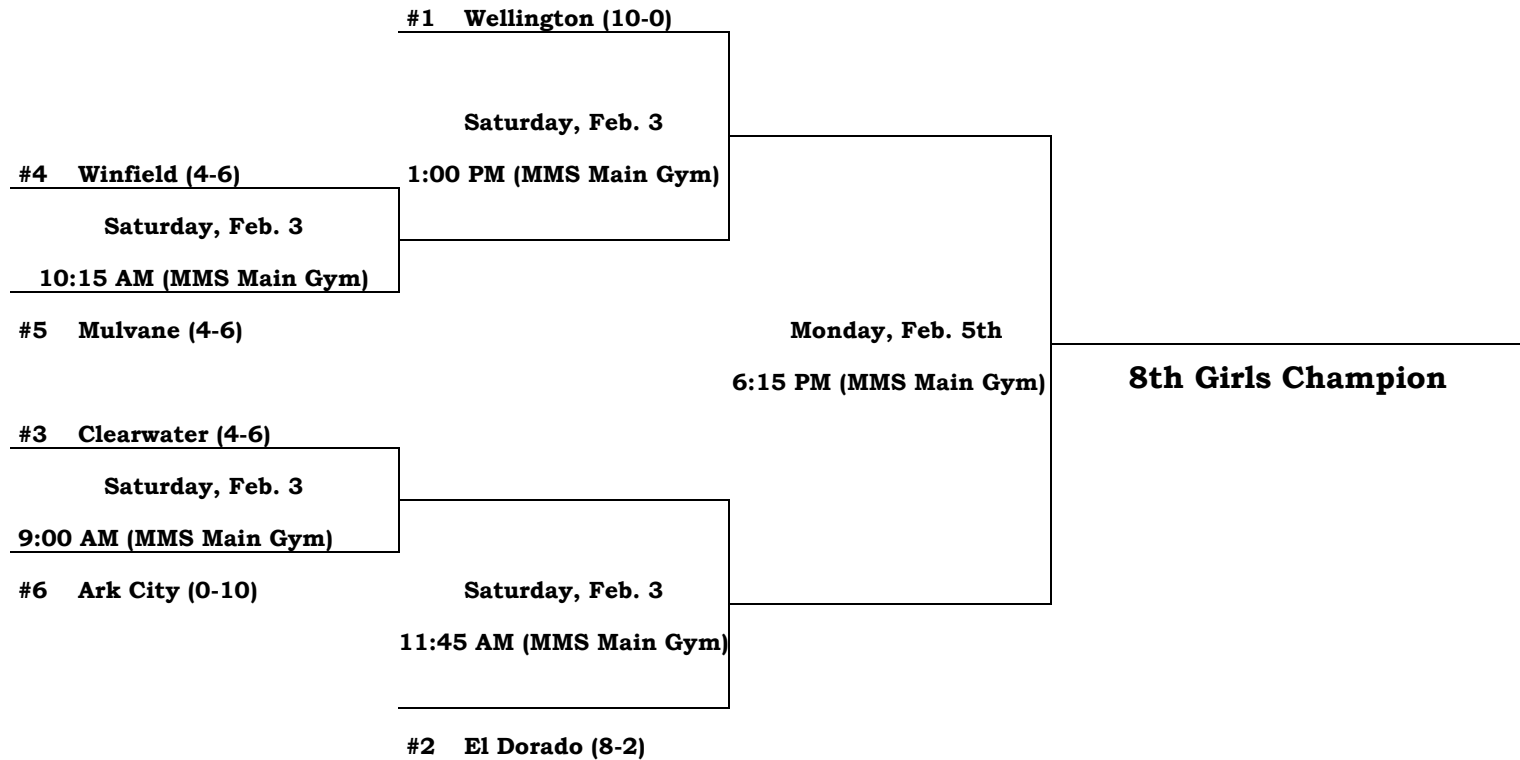

# Pioneer League -- Division 4

## 2018 Girls Basketball Tournament

**Mulvane Middle School -- Saturday, February 3; Monday, February 5**

Higher seeded team will wear home jerseys (white); Games will begin 15 minutes after preceding game

### 8th Grade Girls Bracket

Saturday and Monday: MMS Main Gym

Home Team's bench is to the right of the scoretable, as you're facing the gym floor, and Visitor's is to the left.